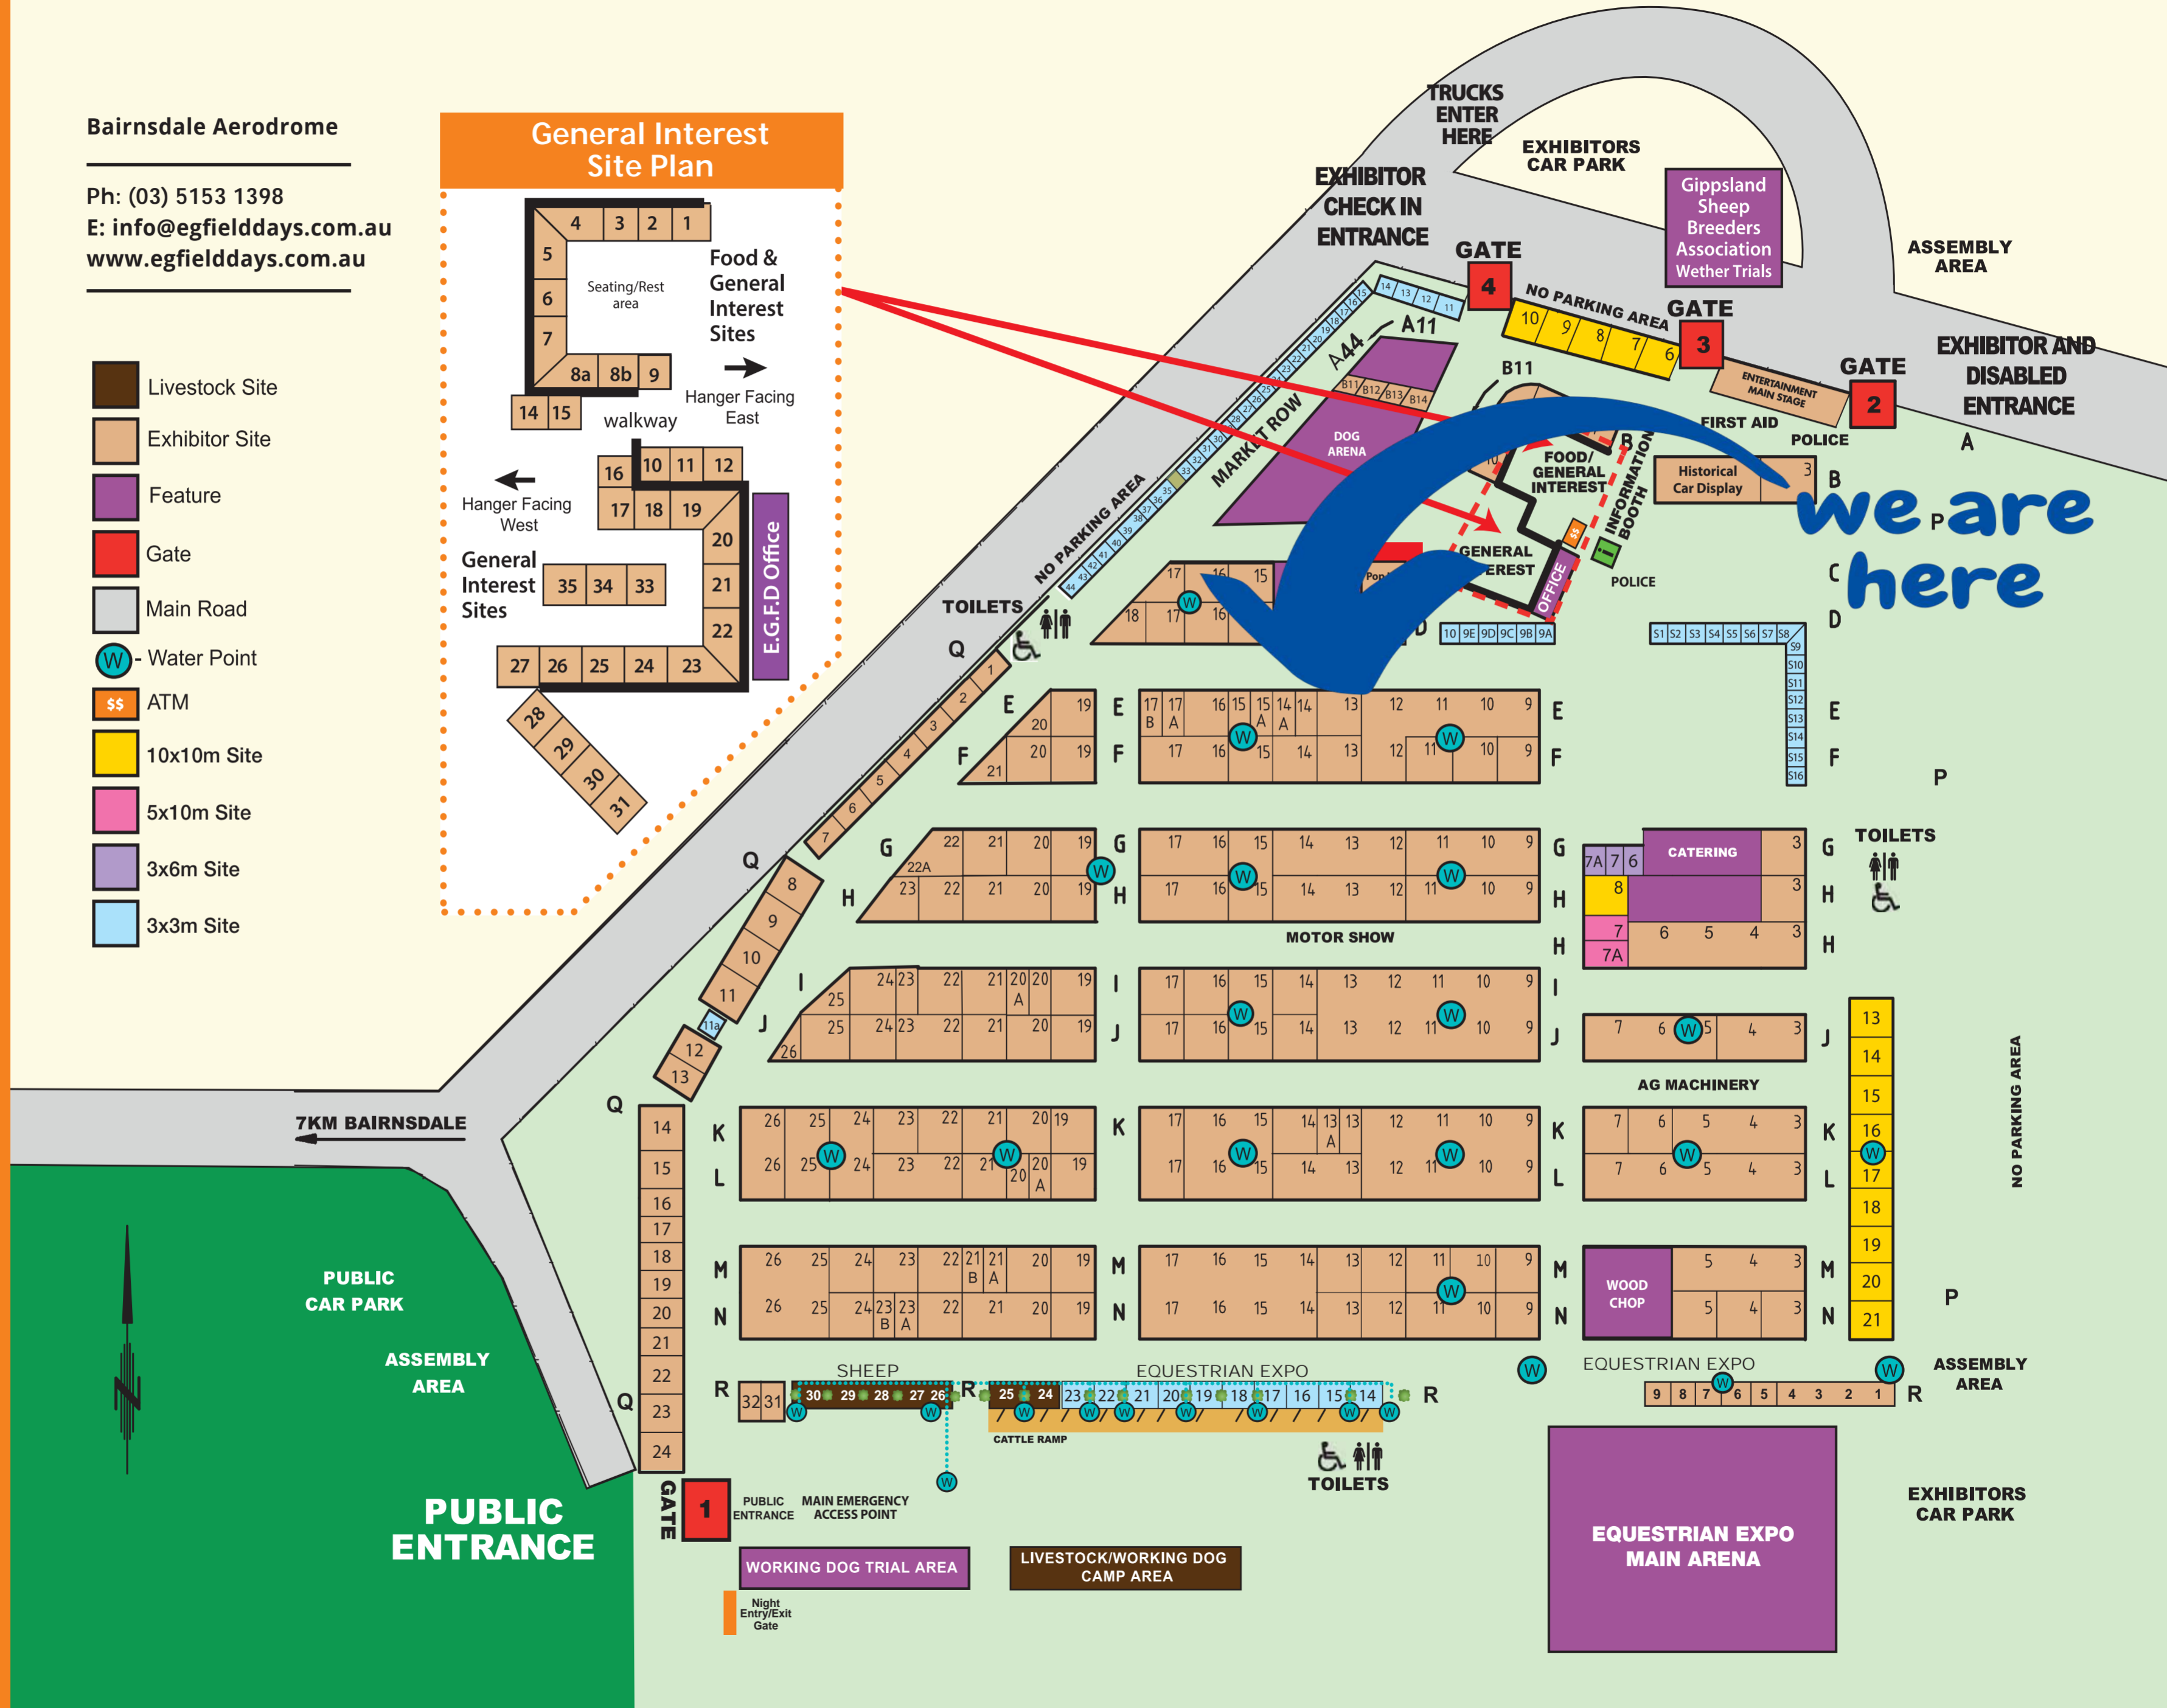

# EAST GIPPSLAND FIELD DAYS Official Site Plan

Bairnsdale Aerodrome

Ph: (03) 5153 1398  
E: info@egfielddays.com.au  
www.egfielddays.com.au

- Livestock Site
- Exhibitor Site
- Feature
- Gate
- Main Road
- Water Point
- ATM
- 10x10m Site
- 5x10m Site
- 3x6m Site
- 3x3m Site

## General Interest Site Plan

COURTESY OF

Bairnsdale Advertiser

Snowy River Mail

Lakes Post