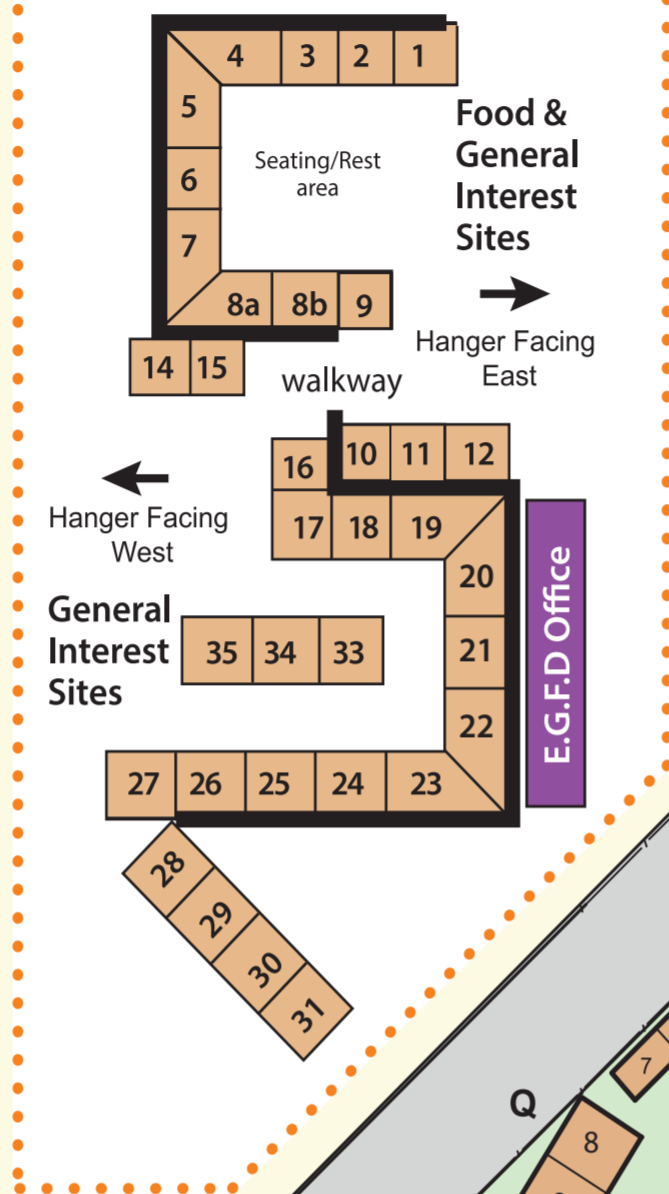

# EAST GIPPSLAND FIELD DAYS Official Site Plan

Bairnsdale Aerodrome

Ph: (03) 5153 1398  
E: info@egfielddays.com.au  
www.egfielddays.com.au

- Livestock Site
- Exhibitor Site
- Feature
- Gate
- Main Road
- Water Point
- ATM
- 10x10m Site
- 5x10m Site
- 3x6m Site
- 3x3m Site

## General Interest Site Plan

COURTESY OF

Bairnsdale Advertiser

Snowy River Mail

Lakes Post