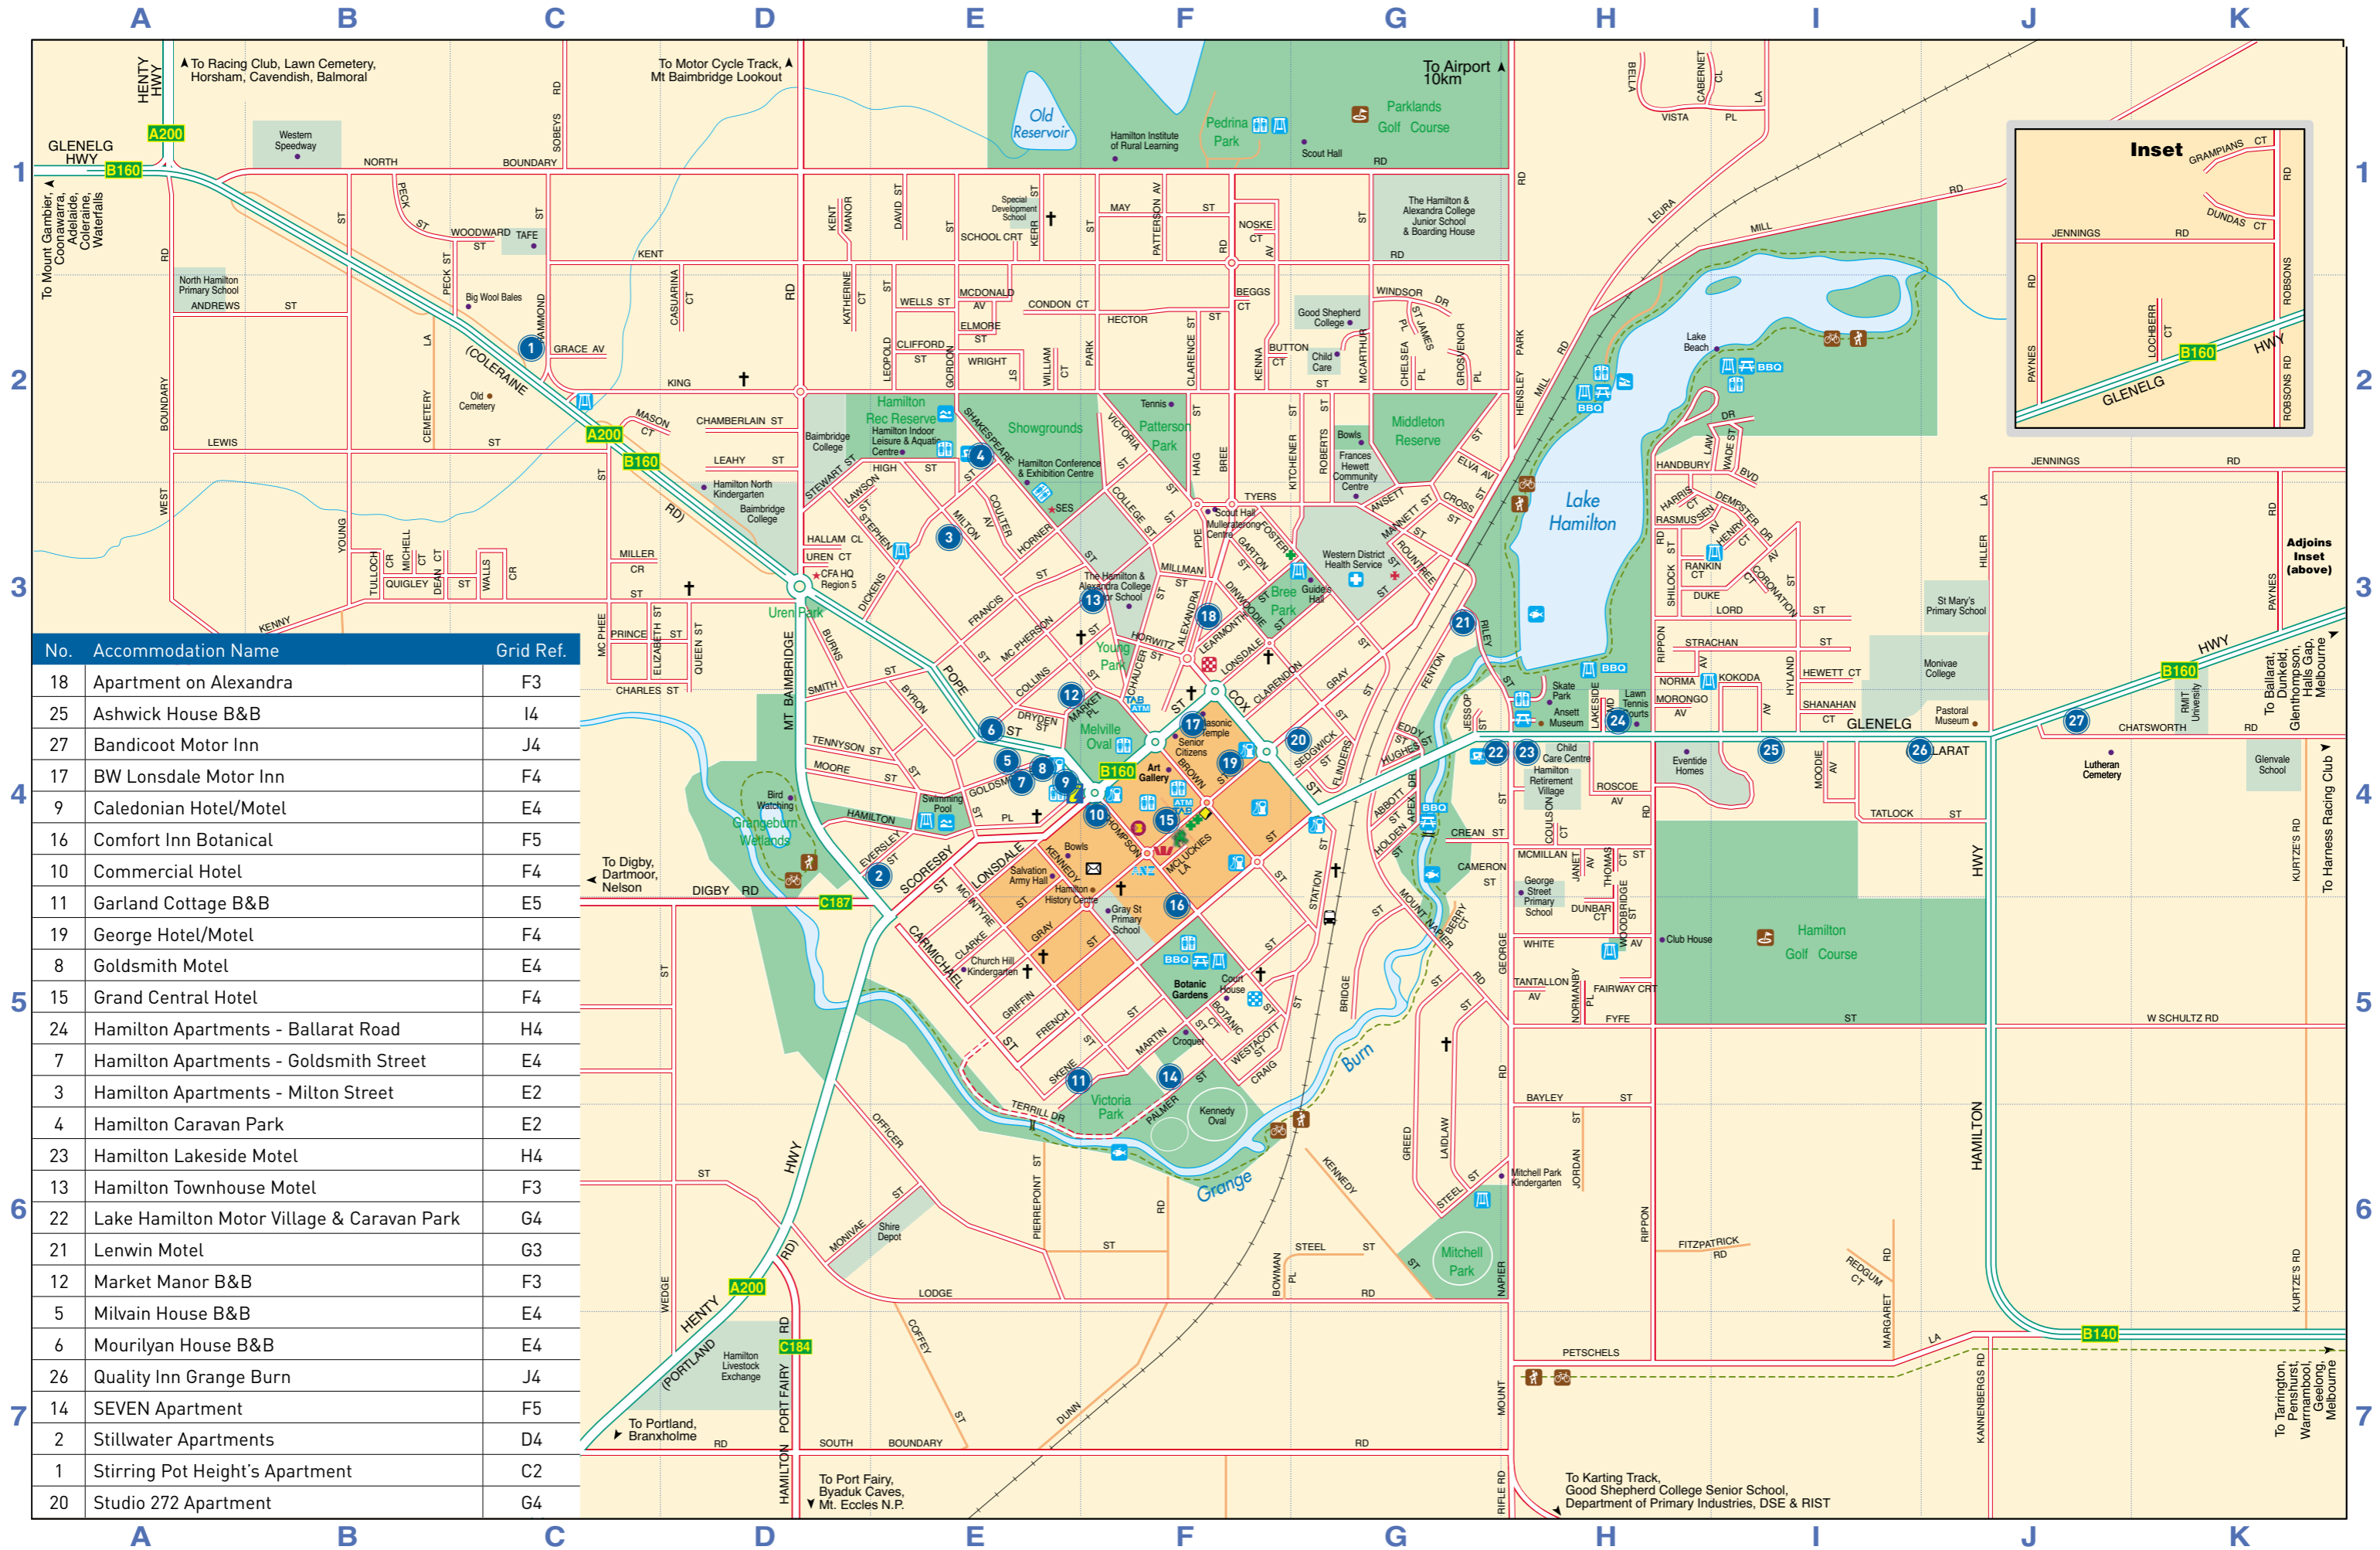

HAMILTON ACCOMMODATION GUIDE

www.visitsoutherngrampians.com.au ■ Freecall 1800 807 056

No.	Accommodation Name	Grid Ref.
18	Apartment on Alexandra	F3
25	Ashwick House B&B	I4
27	Bandicoot Motor Inn	J4
17	BW Lonsdale Motor Inn	F4
9	Caledonian Hotel/Motel	E4
16	Comfort Inn Botanical	F5
10	Commercial Hotel	F4
11	Garland Cottage B&B	E5
19	George Hotel/Motel	F4
8	Goldsmith Motel	E4
15	Grand Central Hotel	F4
24	Hamilton Apartments - Ballarat Road	H4
7	Hamilton Apartments - Goldsmith Street	E4
3	Hamilton Apartments - Milton Street	E2
4	Hamilton Caravan Park	E2
23	Hamilton Lakeside Motel	H4
13	Hamilton Townhouse Motel	F3
22	Lake Hamilton Motor Village & Caravan Park	G4
21	Lenwin Motel	G3
12	Market Manor B&B	F3
5	Milvain House B&B	E4
6	Mourilyan House B&B	E4
26	Quality Inn Grange Burn	J4
14	SEVEN Apartment	F5
2	Stillwater Apartments	D4
1	Stirring Pot Height's Apartment	C2
20	Studio 272 Apartment	G4